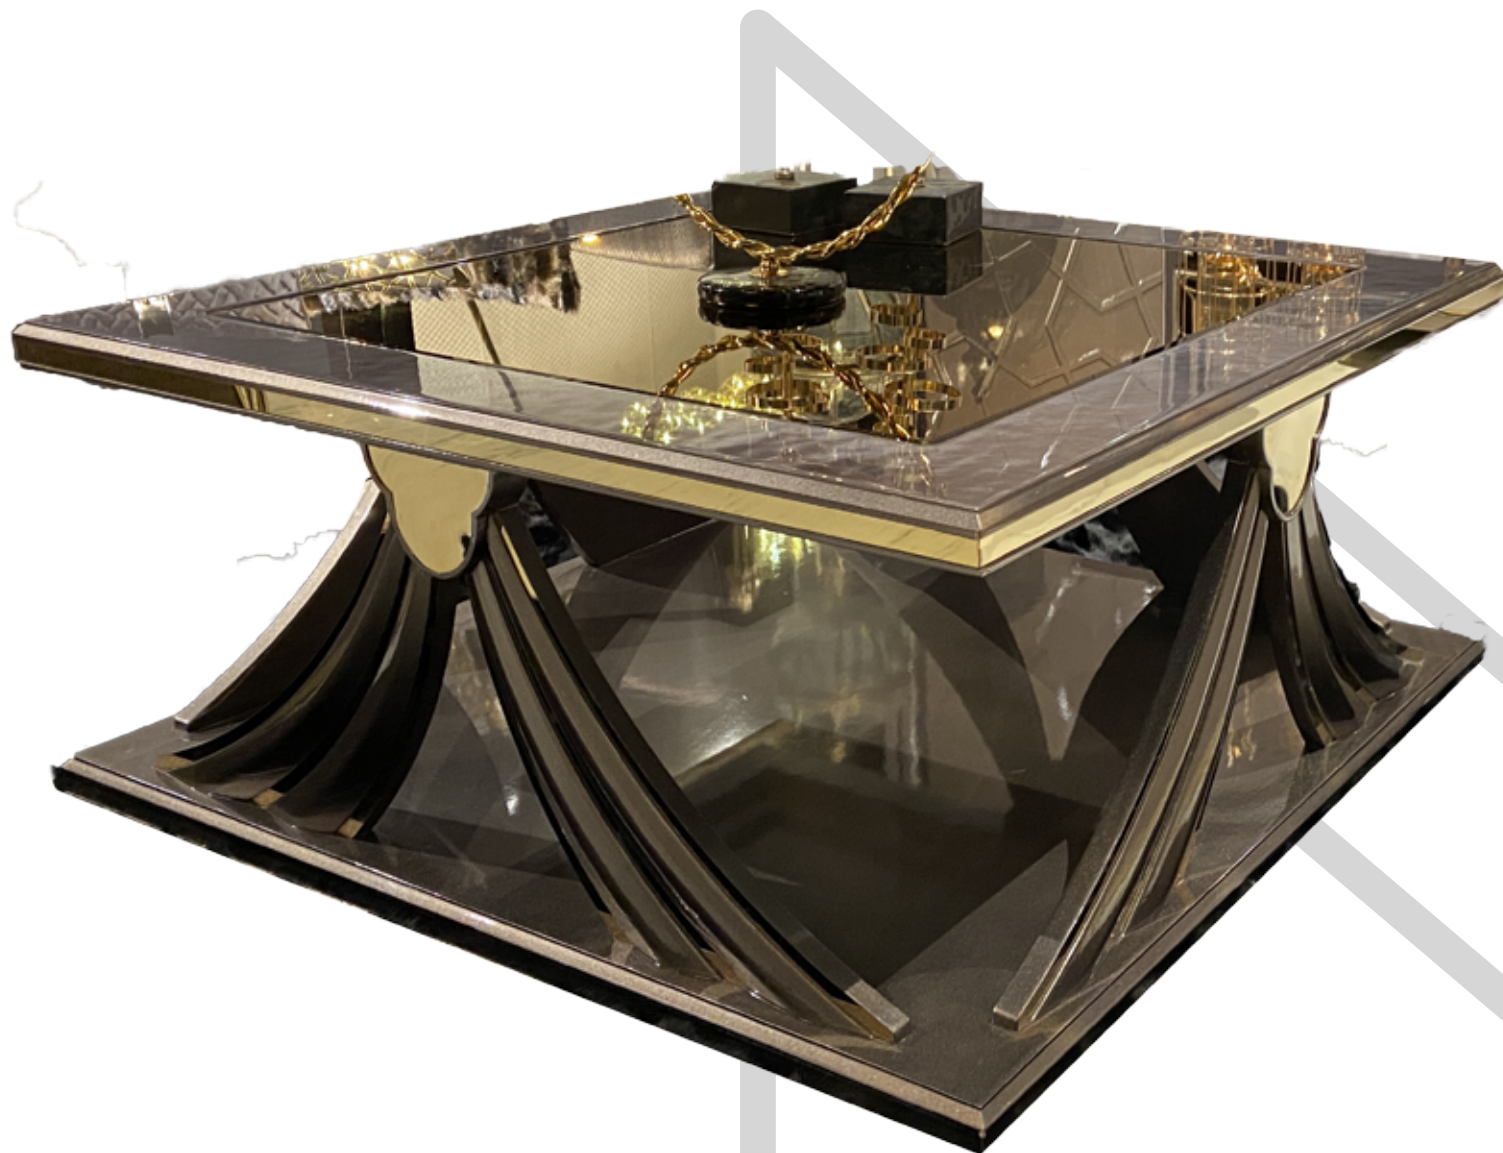

SHAWL COFFEE TABLE

Shawl-designed construction with special effect painted coffee table |
Table surface with bronze glass | Stainless steel stripes clad with
titanium | Painted wooden main coffee table base |

DIMENSIONS

REGULAR: 104x104x49h cm.

MASSIMO

All rights of the catalog are reserved.

© 2022 MASSIMO FURNITURE